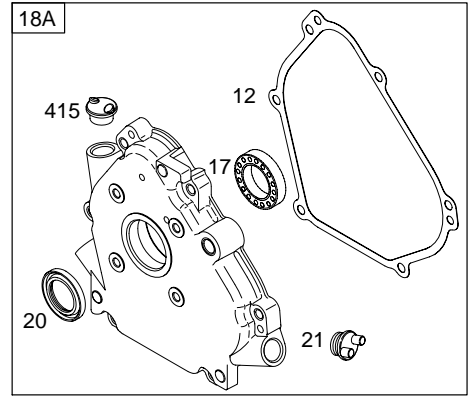

Illustrated Parts List

Model Series

124300

TYPE NUMBERS
0033 through 0178.

TABLE OF CONTENTS

- Air Cleaner** 5
- Blower Housing** 6
- Camshaft** 2
- Carburetor** 4
- Controls** 5
- Crankcase Cover** 2
- Crankshaft** 2
- Cylinder** 2
- Cylinder Head** 3
- Exhaust System** 5
- Flywheel** 6
- Fuel Supply** 4
- Governor Spring** 5
- Gear Reduction** 6
- Ignition** 5
- Kits/Gaskets – Carburetor** 4
- Kits/Gaskets – Engine** 2
- Kits/Gaskets – Valve** 3
- Lubrication** 2
- Piston Group** 2
- Rewind Starter** 6

124300

1019 LABEL KIT

1058 OWNER'S MANUAL

1330 REPAIR MANUAL

Illustrations cover a range of engines. Parts shown without corresponding text may not be used on your specific engine.
 5732-2 Assemblies include all parts shown in frames. 08/17/2005