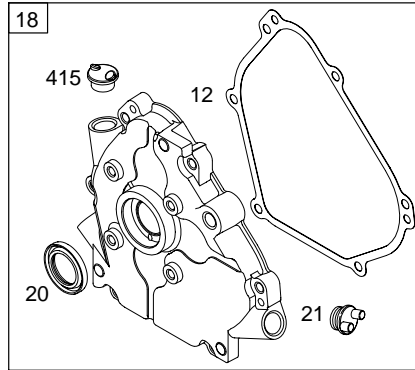

Illustrated Parts List

Model Series

124300

TYPE NUMBERS
0033 through 0178.

TABLE OF CONTENTS

- Air Cleaner** 5
- Blower Housing** 6
- Camshaft** 2
- Carburetor** 4
- Controls** 5
- Crankcase Cover** 2
- Crankshaft** 2
- Cylinder** 2
- Cylinder Head** 3
- Exhaust System** 5
- Flywheel** 6
- Fuel Supply** 4
- Governor Spring** 5
- Gear Reduction** 6
- Ignition** 5
- Kits/Gaskets – Carburetor** 4
- Kits/Gaskets – Engine** 2
- Kits/Gaskets – Valve** 3
- Lubrication** 2
- Piston Group** 2
- Rewind Starter** 6

124300

1019 LABEL KIT

1058 OWNER'S MANUAL

1330 REPAIR MANUAL

Illustrations cover a range of engines. Parts shown without corresponding text may not be used on your specific engine.
 5732-2 Assemblies include all parts shown in frames. 08/17/2005