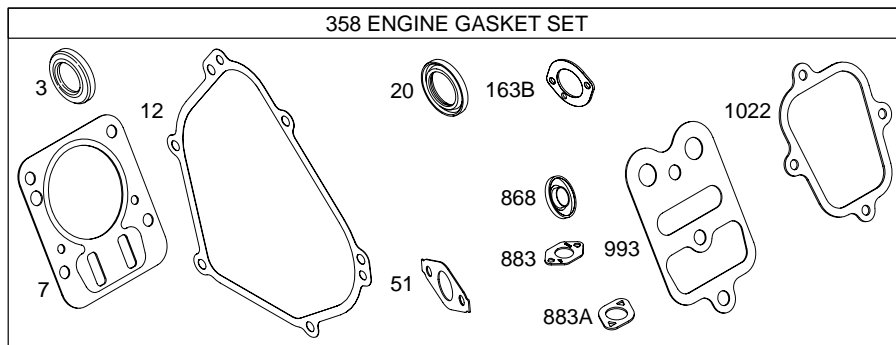

Illustrated Parts List

Model Series

124300

TYPE NUMBERS
0033 through 0178.

TABLE OF CONTENTS

- Air Cleaner** 5
- Blower Housing** 6
- Camshaft** 2
- Carburetor** 4
- Controls** 5
- Crankcase Cover** 2
- Crankshaft** 2
- Cylinder** 2
- Cylinder Head** 3
- Exhaust System** 5
- Flywheel** 6
- Fuel Supply** 4
- Governor Spring** 5
- Gear Reduction** 6
- Ignition** 5
- Kits/Gaskets – Carburetor** 4
- Kits/Gaskets – Engine** 2
- Kits/Gaskets – Valve** 3
- Lubrication** 2
- Piston Group** 2
- Rewind Starter** 6

124300

1019 LABEL KIT

1058 OWNER'S MANUAL

1330 REPAIR MANUAL

Illustrations cover a range of engines. Parts shown without corresponding text may not be used on your specific engine.
 5732-2 Assemblies include all parts shown in frames. 08/17/2005