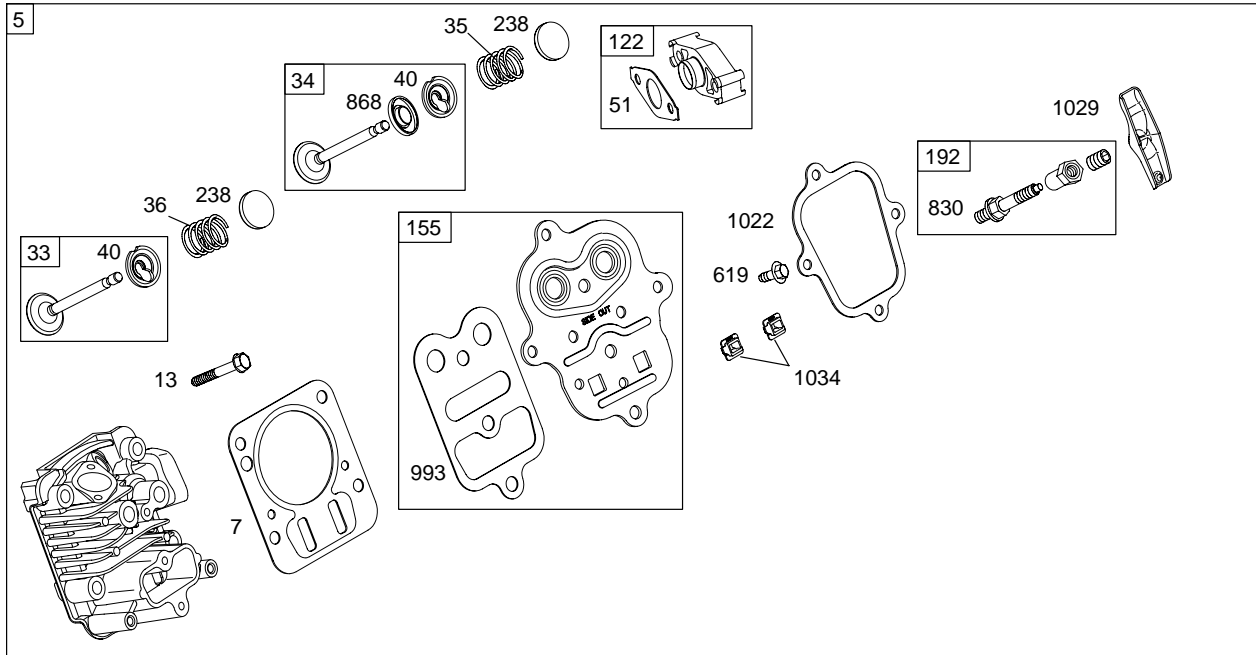

Illustrated Parts List

Model Series

124300

TYPE NUMBERS
0033 through 0178.

TABLE OF CONTENTS

- Air Cleaner** 5
- Blower Housing** 6
- Camshaft** 2
- Carburetor** 4
- Controls** 5
- Crankcase Cover** 2
- Crankshaft** 2
- Cylinder** 2
- Cylinder Head** 3
- Exhaust System** 5
- Flywheel** 6
- Fuel Supply** 4
- Governor Spring** 5
- Gear Reduction** 6
- Ignition** 5
- Kits/Gaskets – Carburetor** 4
- Kits/Gaskets – Engine** 2
- Kits/Gaskets – Valve** 3
- Lubrication** 2
- Piston Group** 2
- Rewind Starter** 6

124300

1019 LABEL KIT

1058 OWNER'S MANUAL

1330 REPAIR MANUAL

Illustrations cover a range of engines. Parts shown without corresponding text may not be used on your specific engine.
 5732-2 Assemblies include all parts shown in frames. 08/17/2005