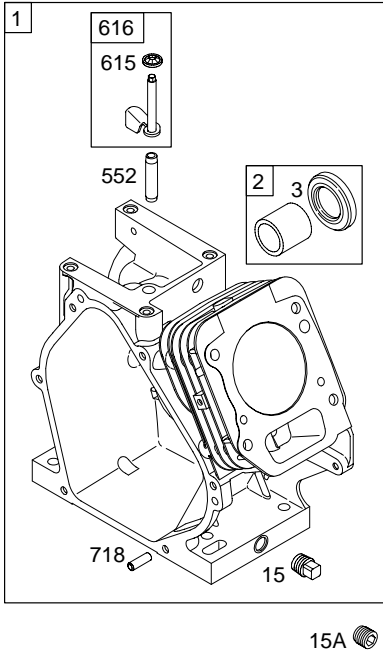

124300

1019 LABEL KIT

1058 OWNER'S MANUAL

1330 REPAIR MANUAL

Illustrations cover a range of engines. Parts shown without corresponding text may not be used on your specific engine.
5732-2 Assemblies include all parts shown in frames. 08/17/2005