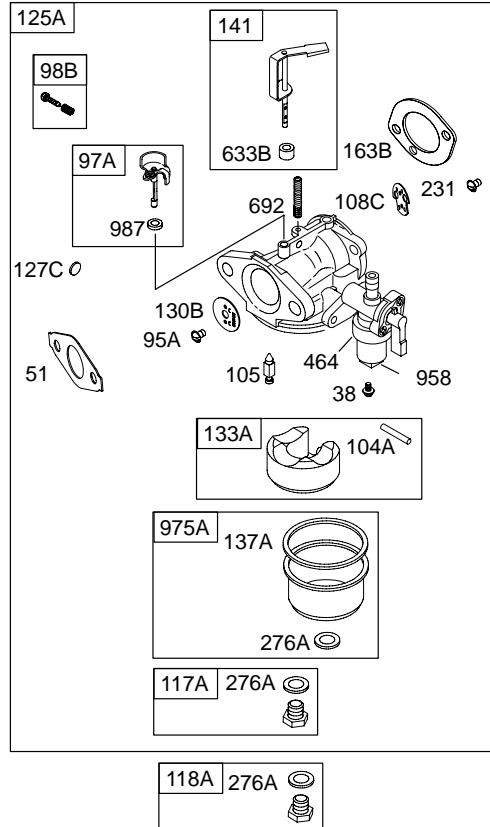

Illustrations cover a range of engines. Parts shown without corresponding text may not be used on your specific engine.
5732-4 Assemblies include all parts shown in frames. 08/17/2005