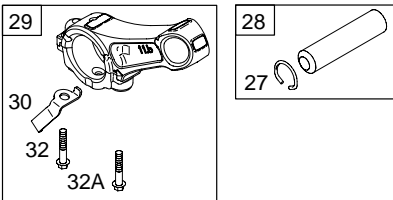

Illustrated Parts List

Model Series

124300

TYPE NUMBERS
0033 through 0178.

TABLE OF CONTENTS

- Air Cleaner** 5
- Blower Housing** 6
- Camshaft** 2
- Carburetor** 4
- Controls** 5
- Crankcase Cover** 2
- Crankshaft** 2
- Cylinder** 2
- Cylinder Head** 3
- Exhaust System** 5
- Flywheel** 6
- Fuel Supply** 4
- Governor Spring** 5
- Gear Reduction** 6
- Ignition** 5
- Kits/Gaskets – Carburetor** 4
- Kits/Gaskets – Engine** 2
- Kits/Gaskets – Valve** 3
- Lubrication** 2
- Piston Group** 2
- Rewind Starter** 6

124300

1019 LABEL KIT

1058 OWNER'S MANUAL

1330 REPAIR MANUAL

Illustrations cover a range of engines. Parts shown without corresponding text may not be used on your specific engine.
 5732-2 Assemblies include all parts shown in frames. 08/17/2005