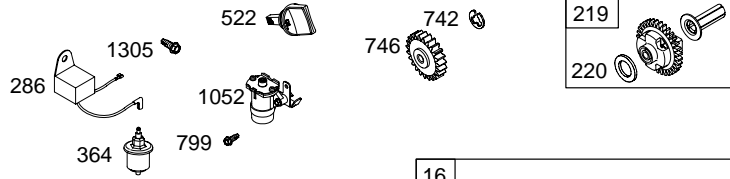

Illustrated Parts List

Model Series

124300

TYPE NUMBERS
0033 through 0178.

TABLE OF CONTENTS

- Air Cleaner** 5
- Blower Housing** 6
- Camshaft** 2
- Carburetor** 4
- Controls** 5
- Crankcase Cover** 2
- Crankshaft** 2
- Cylinder** 2
- Cylinder Head** 3
- Exhaust System** 5
- Flywheel** 6
- Fuel Supply** 4
- Governor Spring** 5
- Gear Reduction** 6
- Ignition** 5
- Kits/Gaskets – Carburetor** 4
- Kits/Gaskets – Engine** 2
- Kits/Gaskets – Valve** 3
- Lubrication** 2
- Piston Group** 2
- Rewind Starter** 6

124300

1019 LABEL KIT

1058 OWNER'S MANUAL

1330 REPAIR MANUAL

Illustrations cover a range of engines. Parts shown without corresponding text may not be used on your specific engine.
 5732-2 Assemblies include all parts shown in frames. 08/17/2005