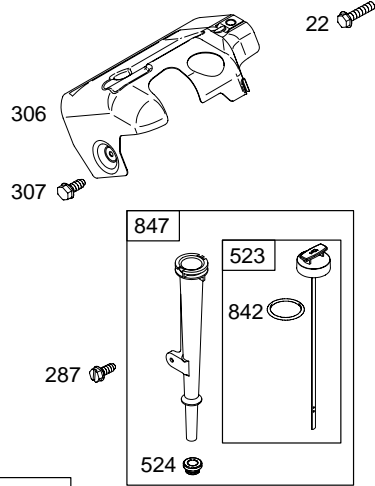

Illustrated Parts List

Model Series

124300

TYPE NUMBERS
0033 through 0178.

TABLE OF CONTENTS

- Air Cleaner** 5
- Blower Housing** 6
- Camshaft** 2
- Carburetor** 4
- Controls** 5
- Crankcase Cover** 2
- Crankshaft** 2
- Cylinder** 2
- Cylinder Head** 3
- Exhaust System** 5
- Flywheel** 6
- Fuel Supply** 4
- Governor Spring** 5
- Gear Reduction** 6
- Ignition** 5
- Kits/Gaskets – Carburetor** 4
- Kits/Gaskets – Engine** 2
- Kits/Gaskets – Valve** 3
- Lubrication** 2
- Piston Group** 2
- Rewind Starter** 6

124300

1019 LABEL KIT

1058 OWNER'S MANUAL

1330 REPAIR MANUAL

Illustrations cover a range of engines. Parts shown without corresponding text may not be used on your specific engine.
 5732-2 Assemblies include all parts shown in frames. 08/17/2005